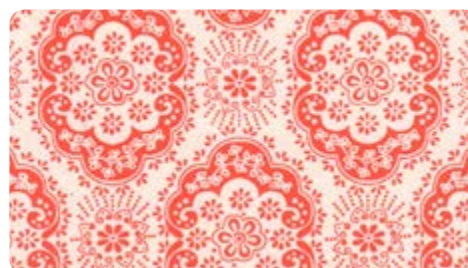

100 IVORY / RED